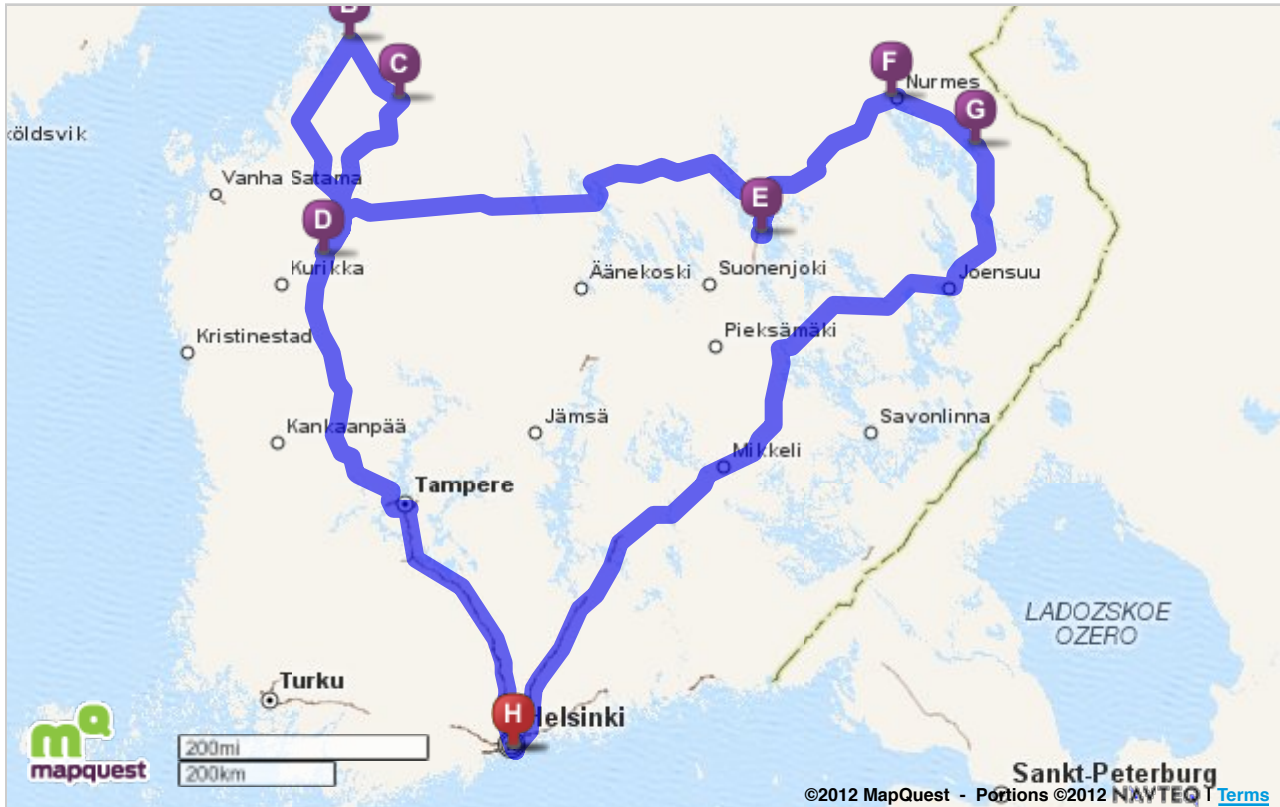

Trip to:

**Helsinki, Etelä-Suomi,**

1056.06 miles / 20 hours 48 minutes

Notes

©2011 MapQuest, Inc. Use of directions and maps is subject to the MapQuest Terms of Use. We make no guarantee of the accuracy of their content, road conditions or route usability. You assume all risk of use. [View Terms of Use](#)